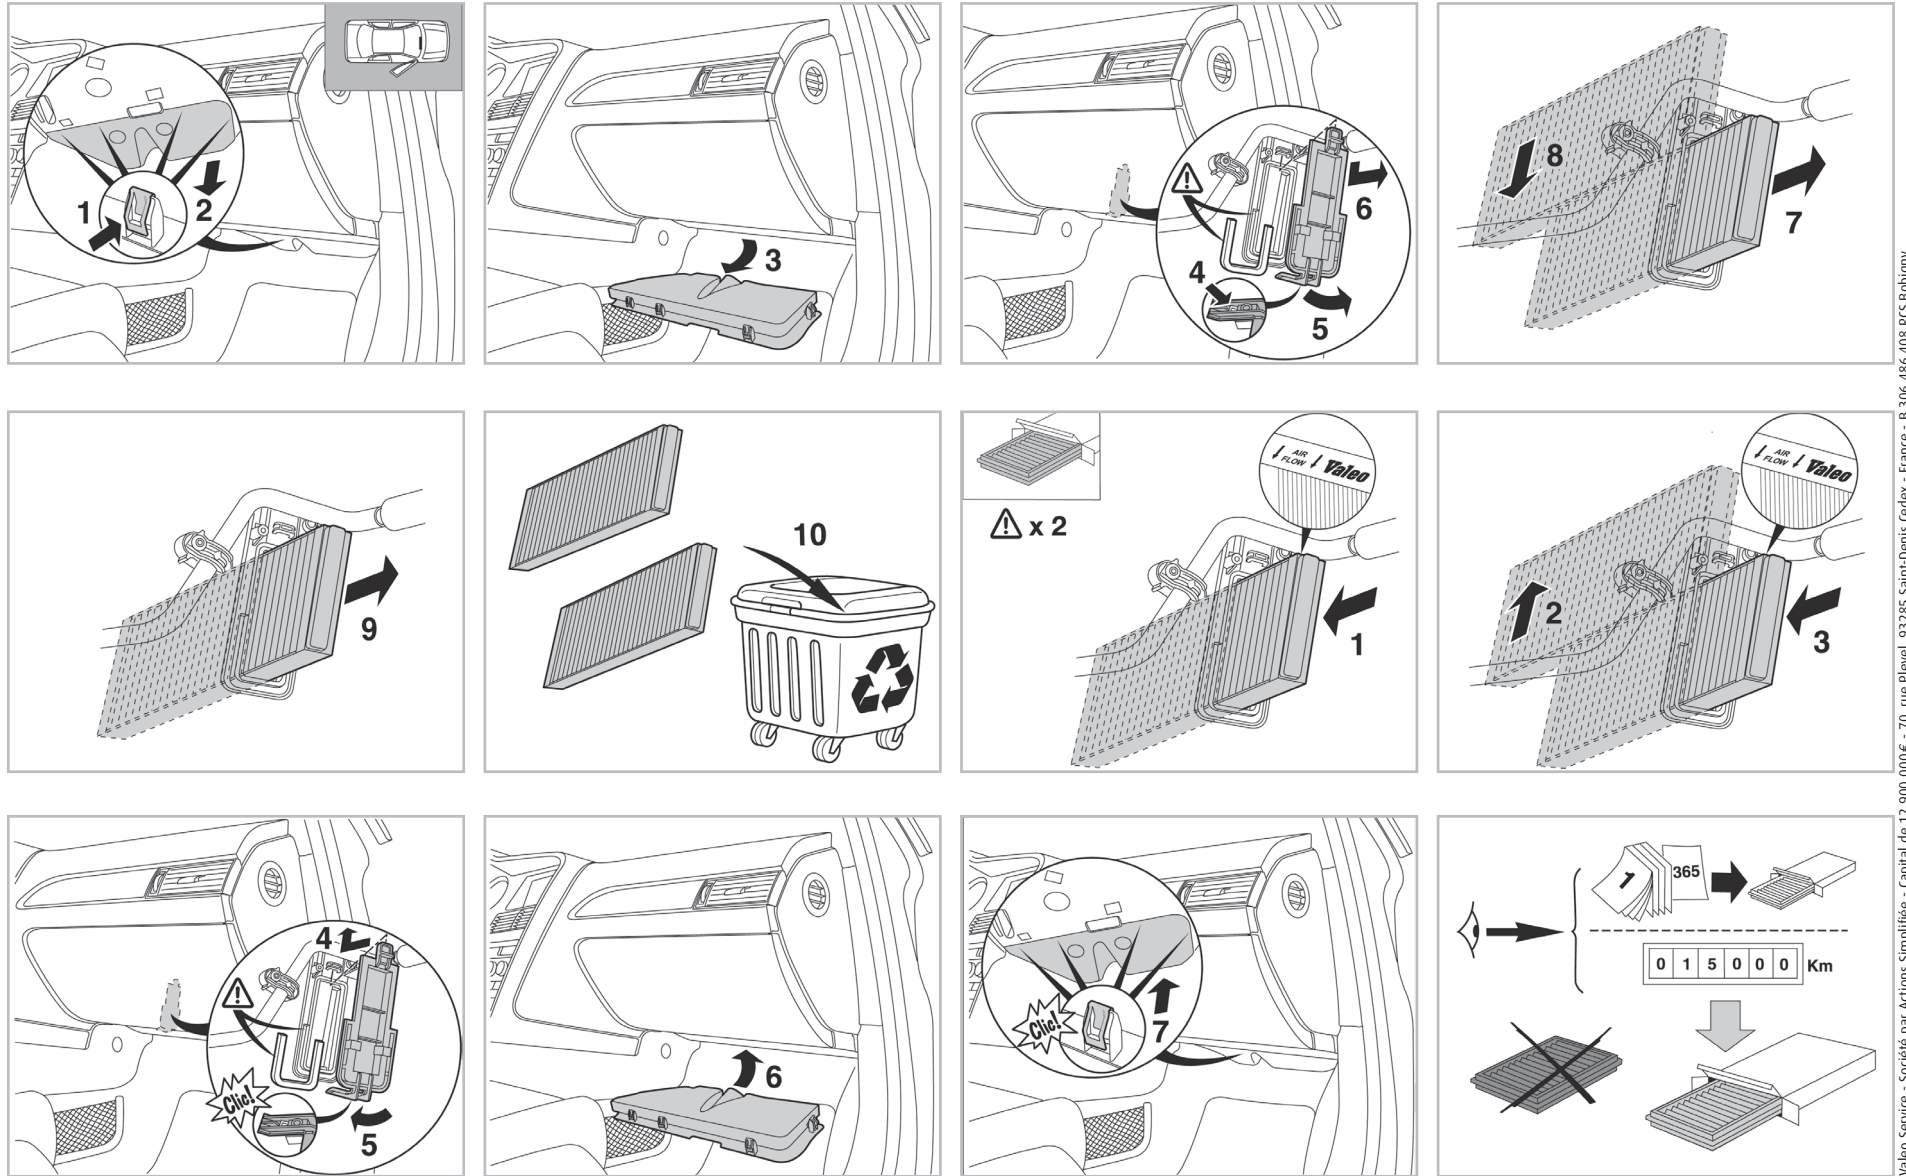

PROTECT

combined with active carbon

FOR
AUDI

A6 A/C+ (04/04 >) / S6 A/C+ (06/06 >) / A6 ALLROAD A/C+ (05/06 >)

715501

FH277

CA

WANT TO
KNOW MORE?